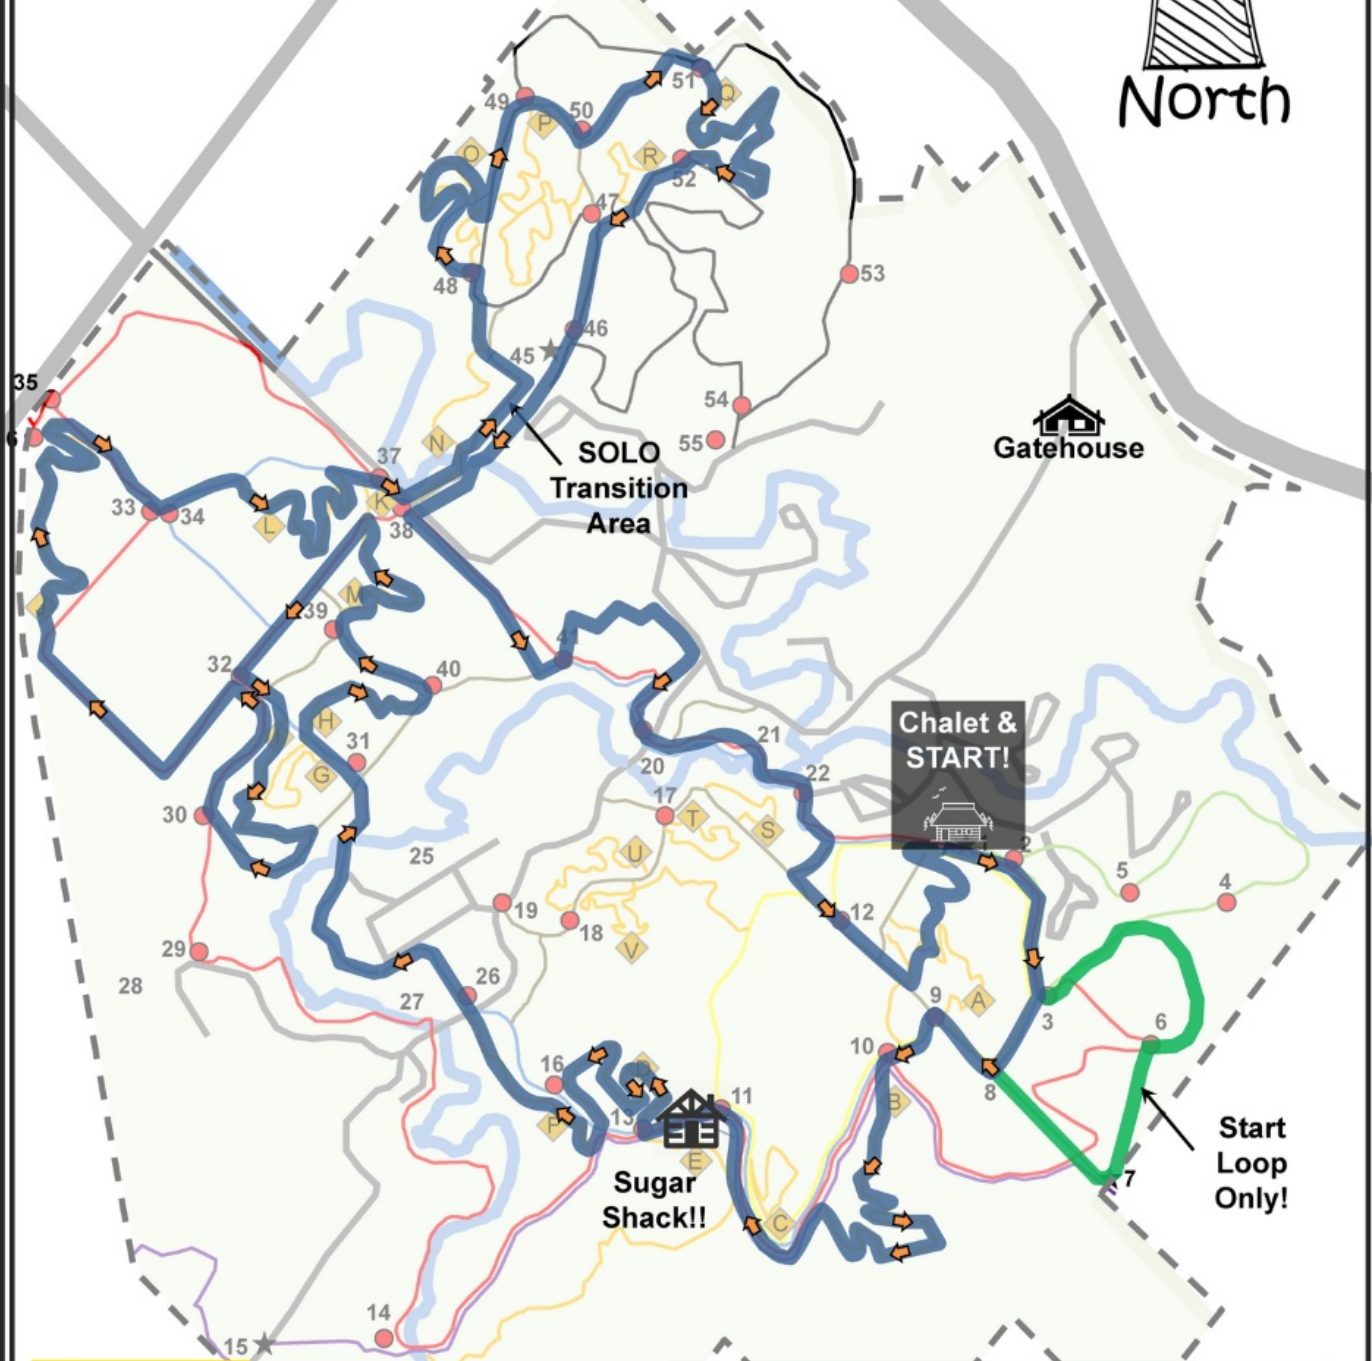

24 HOURS SUMMER SOLSTICE

Glen Abbey
PHYSIOTHERAPY

SHIMANO

SMITH

LOUIS GARNEAU

cannondale

skcratch

SINGLE TRACK BIKE TRAILS		SINGLE TRACK BIKE TRAILS	
A	IMBA Alley	L	BMC Twister
B	Gnarly Berms	M	Albion Witch
C	Goat Path	N	Live and Learn
D	Woo Wu	O	Epic Ride
E	Sugar Shack Shuffle	P	Handle with Care
F	Sugar Rush	Q	High Roller
G	Get Groen	R	Hot August Nights
H	Moraine Momentum	S	Ridge Run
I	Pining for More	T	In Speed we Trust
J	Pinecone Express	U	Speed-o-Rama
K	Rough Ride	V	Summer Solstice
		Total	16.5 Km