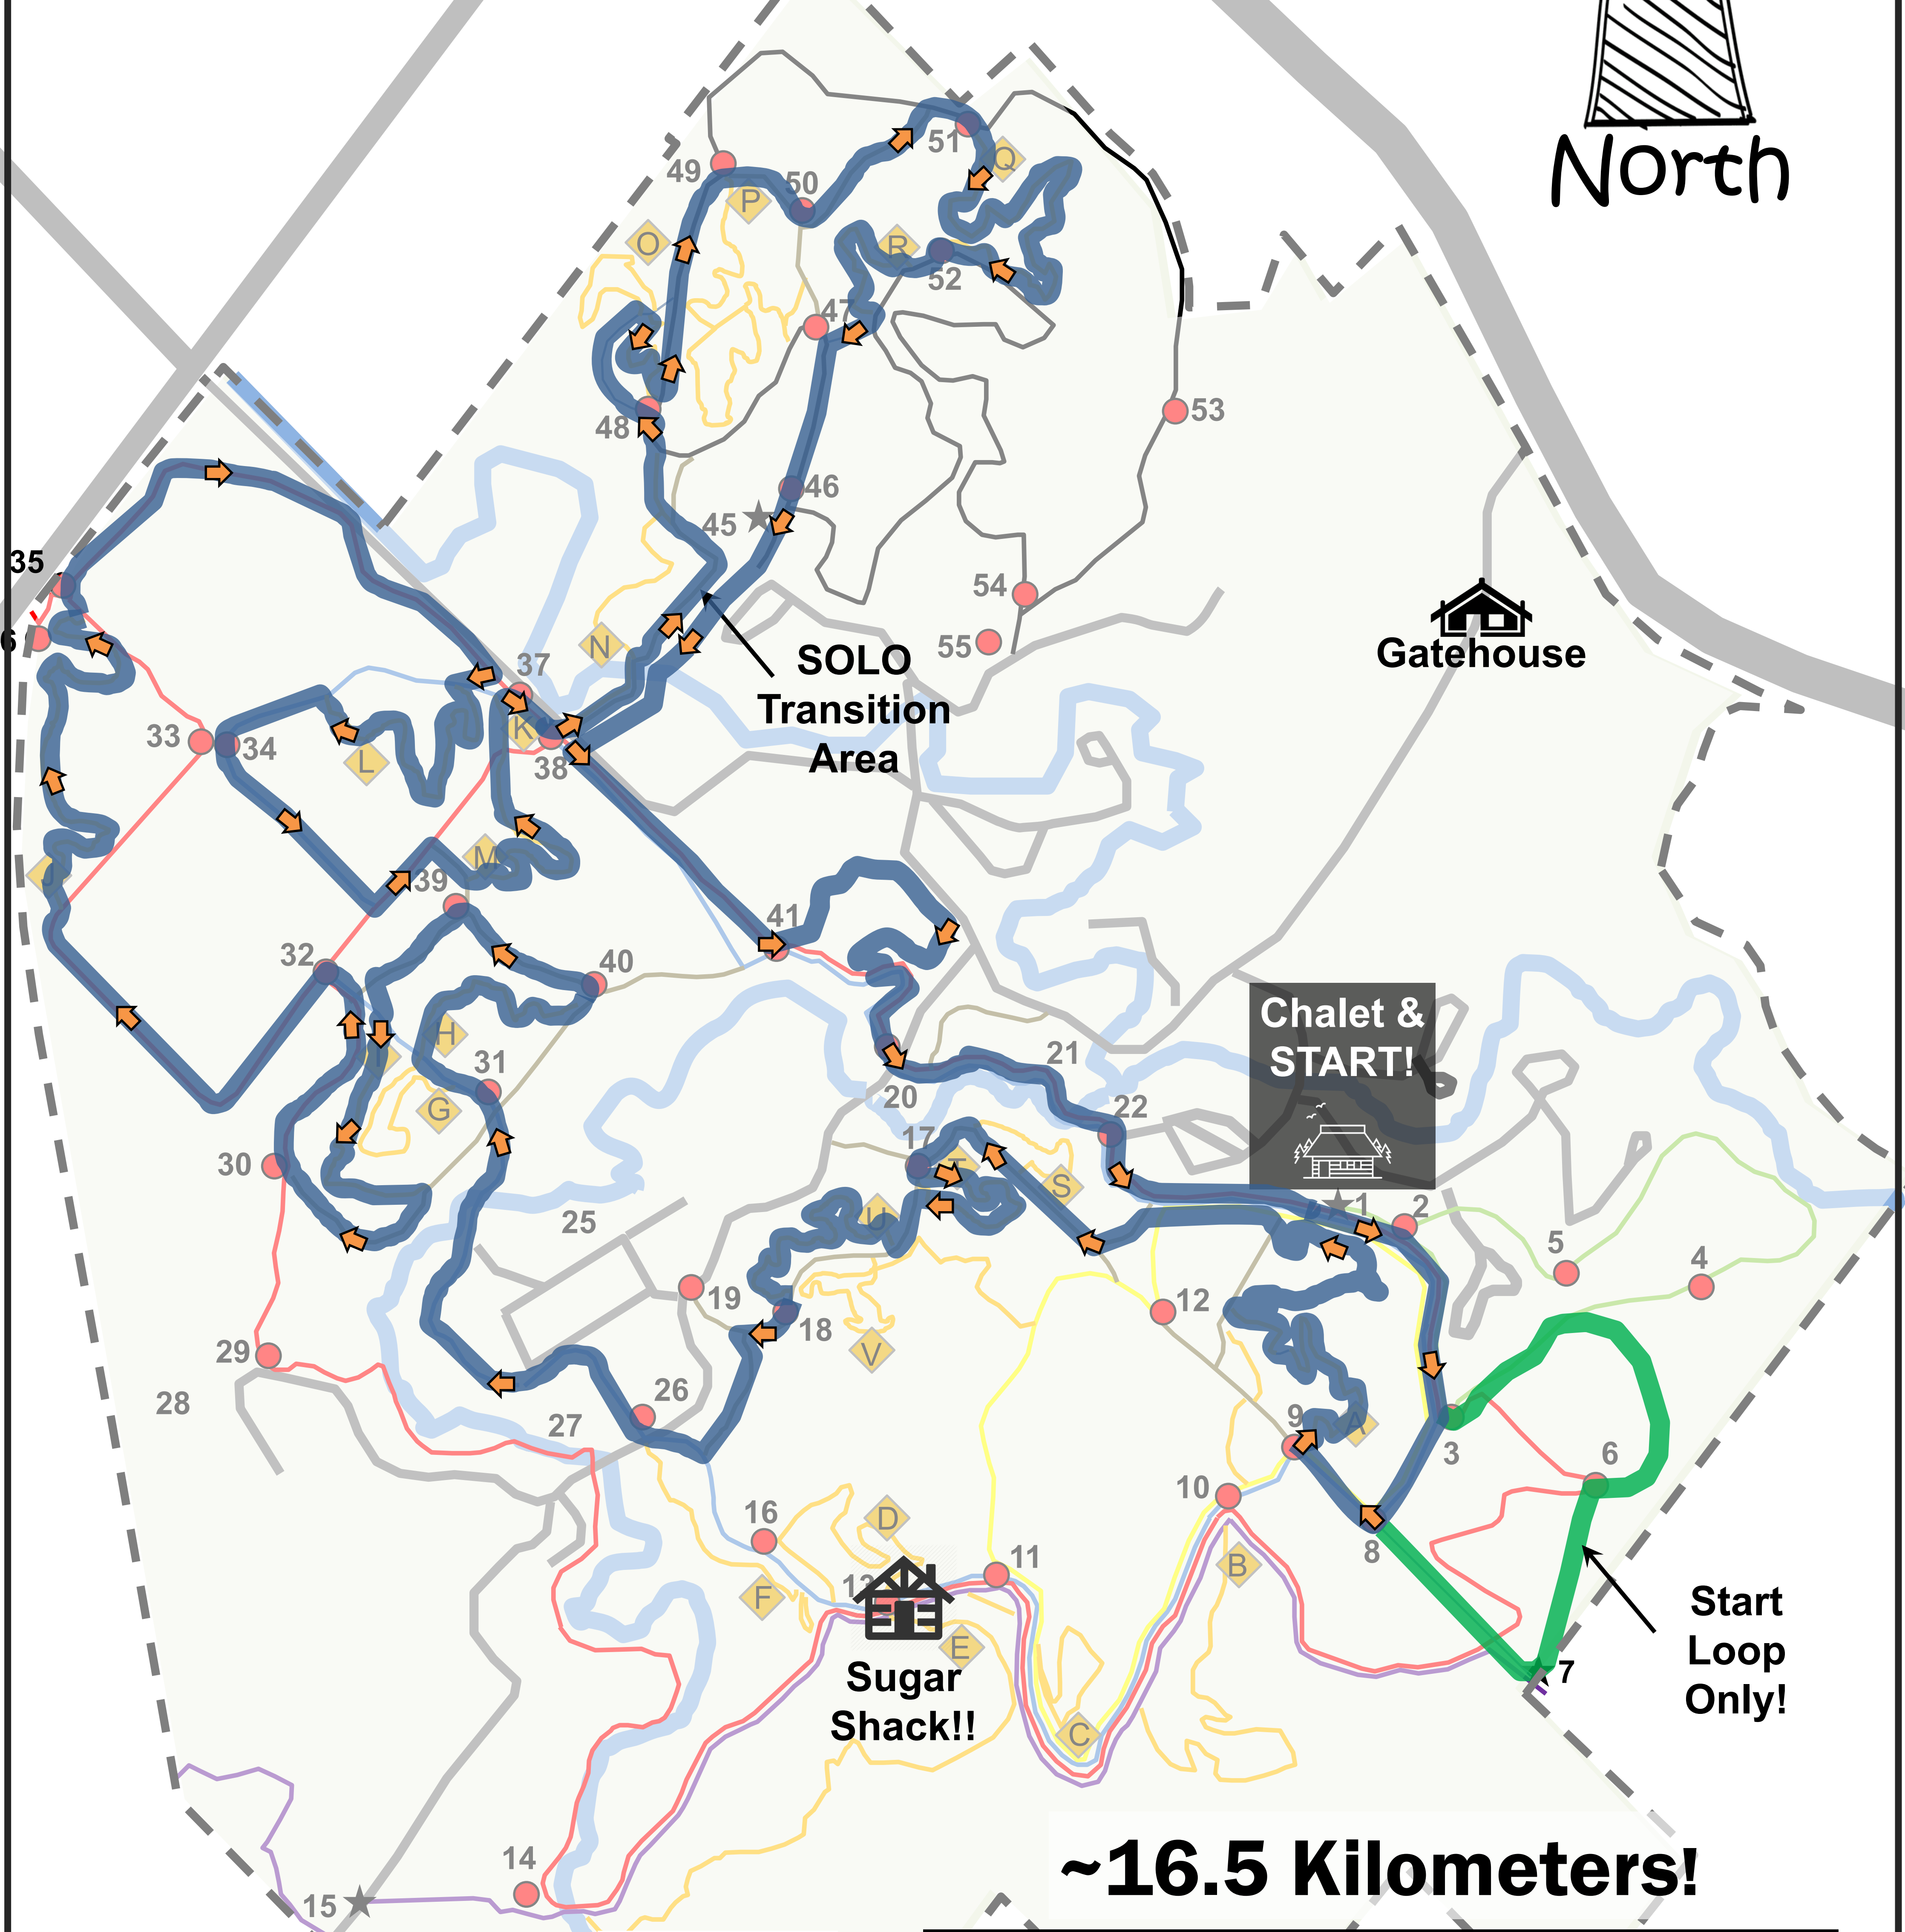

24 HOURS SUMMER SOLSTICE

~16.5 Kilometers!

SINGLE TRACK BIKE TRAILS	LENGTH (M)	RATING	SINGLE TRACK BIKE TRAILS	LENGTH (M)	RATING
A IMBA Alley	850	◆	L BMBC Twister	580	■
B Gnarly Berms	870	■	M Albion Witch	470	■
C Goat Path	710	◆	N Live and Learn	570	■
D Woo Wu	790	■	O Epic Ride	650	◆
E Sugar Shack Shuffle	1090	◆	P Handle with Care	1050	◆
F Sugar Rush	510	◆	Q High Roller	910	◆
G Get Groen	450	◆	R Hot August Nights	280	◆
H Moraine Momentum	330	■	S Ridge Run	290	◆
I Pining for More	380	◆	T In Speed we Trust	370	■
J Pinecone Express	800	◆	U Speed-o-Rama	530	◆
K Rough Ride	76	◆◆	V Summer Solstice	840	◆
Total				13.5 km	